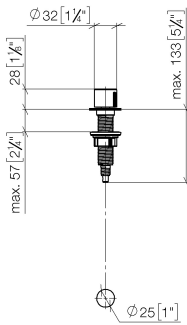

Strainer waste with control handle - Brushed Durabronz (23kt Gold)

ELIO

10 712 970

- control for single basin
- including adapter for Bowden cable

Fits ELIO, ENO, MEM, META SQUARE, SYNC and TARA ULTRA

Fits: ELIO, MEM, ENO, SYNC, TARA ULTRA, META SQUARE

	Brushed Durabronz (23kt Gold)	10 712 970-28
	Chrome	10 712 970-00
	Brushed Platinum	10 712 970-06
	Platinum	10 712 970-08
	Durabronz (23kt Gold)	10 712 970-09
	Dark Chrome	10 712 970-19
	Matte Black	10 712 970-33
	Brushed Champagne (22kt Gold)	10 712 970-46
	Champagne (22kt Gold)	10 712 970-47
	Brushed Chrome	10 712 970-93
	Brushed Dark Platinum	10 712 970-99

10 712 970

mm [inches]

10 712 970

Parts for other finishes can be found here: [Chrome](#)

Spare parts list

No.	Item Number	Name	Quantity used	Delivery time
1	09 20 97 030-28	handle	1	20
2	90 12 12 002 00 90	fixing cap	1	2
3	09 27 87 011-28	rosette	1	20
4	09 14 10 042 90	seal	1	2
5	09 29 06 087-28	spindle	1	-
Spare part can no longer be ordered, please order the replacement item				
6	04 30 01 029 00 90	adaptor	1	2
7	09 24 03 175 90	adaptor	1	2
8	09 11 10 073-07	connection	1	30
9	09 11 10 074-07	connection	1	30
10	09 11 10 079-07	connection	1	30
11	09 30 11 087 90	disc	1	2
12	09 23 30 024-07	nut	1	30