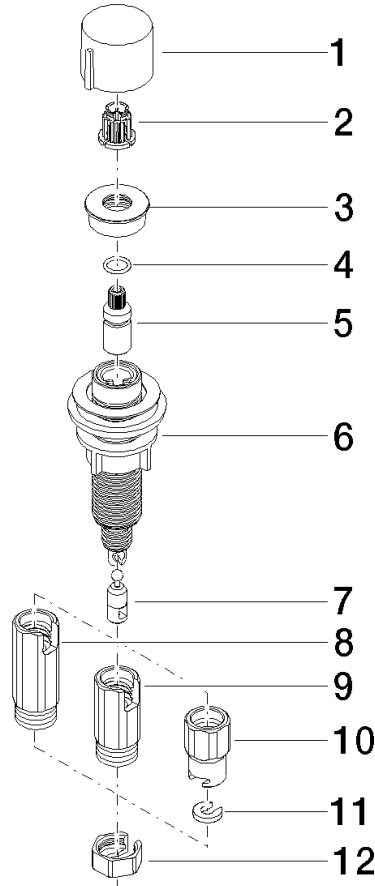

Strainer waste with control handle - Brushed Durabronz (23kt Gold)

ELIO

10 712 970

- control for single basin
- including adapter for Bowden cable

Fits ELIO, ENO, MEM, META SQUARE, SYNC and TARA ULTRA

Fits: ELIO, MEM, ENO, SYNC, TARA ULTRA, META SQUARE

	Brushed Durabronz (23kt Gold)	10 712 970-28
	Chrome	10 712 970-00
	Brushed Platinum	10 712 970-06
	Platinum	10 712 970-08
	Durabronz (23kt Gold)	10 712 970-09
	Dark Chrome	10 712 970-19
	Matte Black	10 712 970-33
	Brushed Champagne (22kt Gold)	10 712 970-46
	Champagne (22kt Gold)	10 712 970-47
	Brushed Chrome	10 712 970-93
	Brushed Dark Platinum	10 712 970-99

10 712 970

mm [inches]

10 712 970

Parts for other finishes can be found here: [Chrome](#)

Spare parts list

No.	Item Number	Name	Quantity used	Delivery time
1	09 20 97 030-28	handle	1	20
2	90 12 12 002 00 90	fixing cap	1	2
3	09 27 87 011-28	rosette	1	20
4	09 14 10 042 90	seal	1	2
5	09 29 06 087-28	spindle	1	-
Spare part can no longer be ordered, please order the replacement item				
6	04 30 01 029 00 90	adaptor	1	2
7	09 24 03 175 90	adaptor	1	2
8	09 11 10 073-07	connection	1	30
9	09 11 10 074-07	connection	1	30
10	09 11 10 079-07	connection	1	30
11	09 30 11 087 90	disc	1	2
12	09 23 30 024-07	nut	1	30